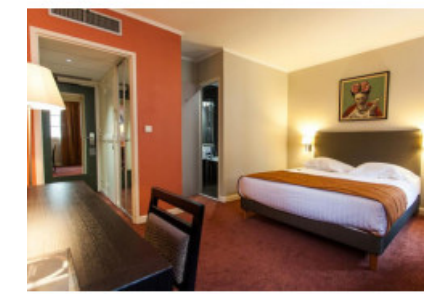

### PHILIPPE LE BON – STANDARD ROOM

The Standard Room features a double bed or twin beds with view of rue Sainte Anne and Dome Sainte Anne. Other amenities include a bathroom, minibar and Free WiFi.

Room Size: 15 sqm

#### MAIN ROOM FEATURES:

Air-Conditioning | Alarm clock/Wake-up service | Bathroom with shower | Desk | Flat-screen TV | Free toiletries | Hair

Dryer | Heating | Minibar | Telephone | WiFi

 Twin beds

 Double bed

### PHILIPPE LE BON – SUPERIOR ROOM

The Superior Room features a double bed or twin beds with a view of the garden. Other amenities include a bathroom, minibar and Free WiFi.

Room Size: 15 sqm

Maximum Occupancy: 2 adults