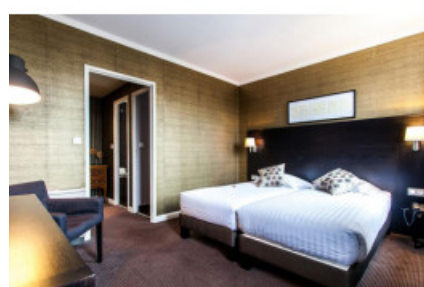

MAIN ROOM FEATURES:

Air-Conditioning | Alarm clock/Wake-up service | Bathroom with shower | Desk | Flat-screen TV | Free toiletries | Hair

Dryer | Heating | Minibar | Telephone | WiFi

Twin beds

Double bed

PHILIPPE LE BON – JUNIOR SUITE

The Junior Suite is located in the hotel's townhouses. It features twin beds and a sofa bed. Other amenities include a bathroom, minibar and Free WiFi. Note that most of these rooms are accessible via stairs.

Room Size: 25 sqm

Maximum Occupancy: 2 to 4 adults